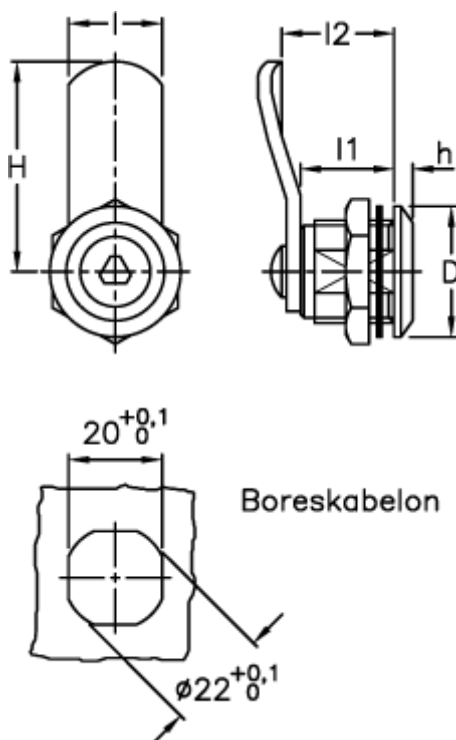

Data Sheet

Article number: 2310421357

Description: E+G Latch w/recessed key
CQ/T-45-24

Measures

$D = 28$

$H = 45$

$h = 4$

$l = 20$

$l_1 = 20$

$l_2 = 24$